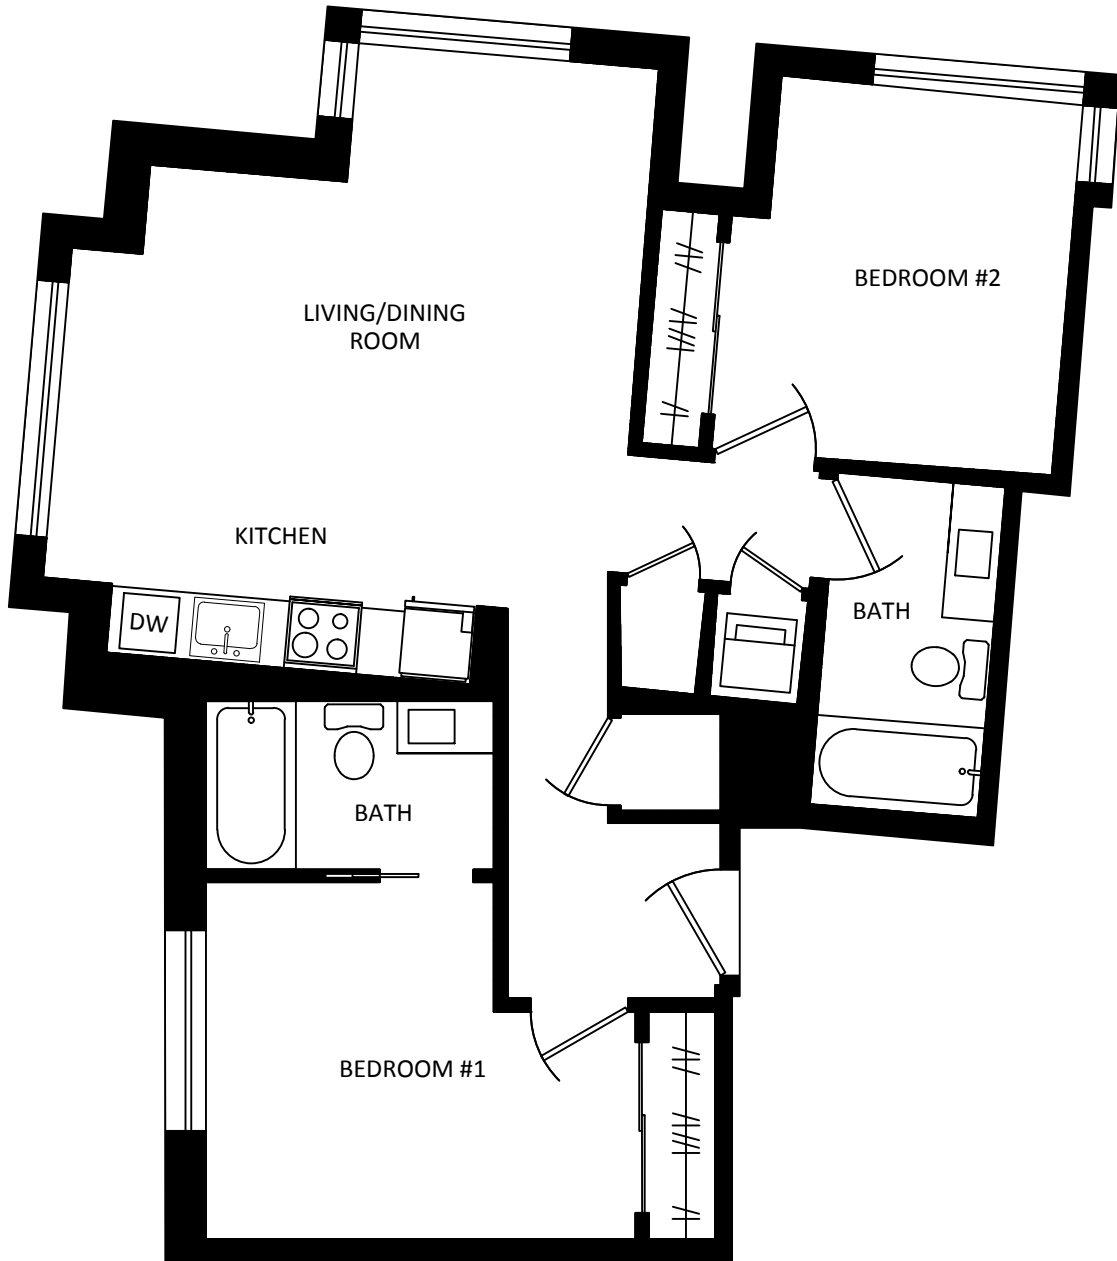

# 201, 301, 401, 501

2 BEDROOM / 2 BATH

SECOND FLOOR

3831 GEORGIA AVE NW

DEVELOPER RESERVES THE RIGHT TO ADJUST ELEVATIONS AND FLOOR PLANS AND MAKE CHANGES TO THE FEATURES AND SPECIFICATIONS AT ANY TIME. ALL DIMENSIONS ARE APPROXIMATE.